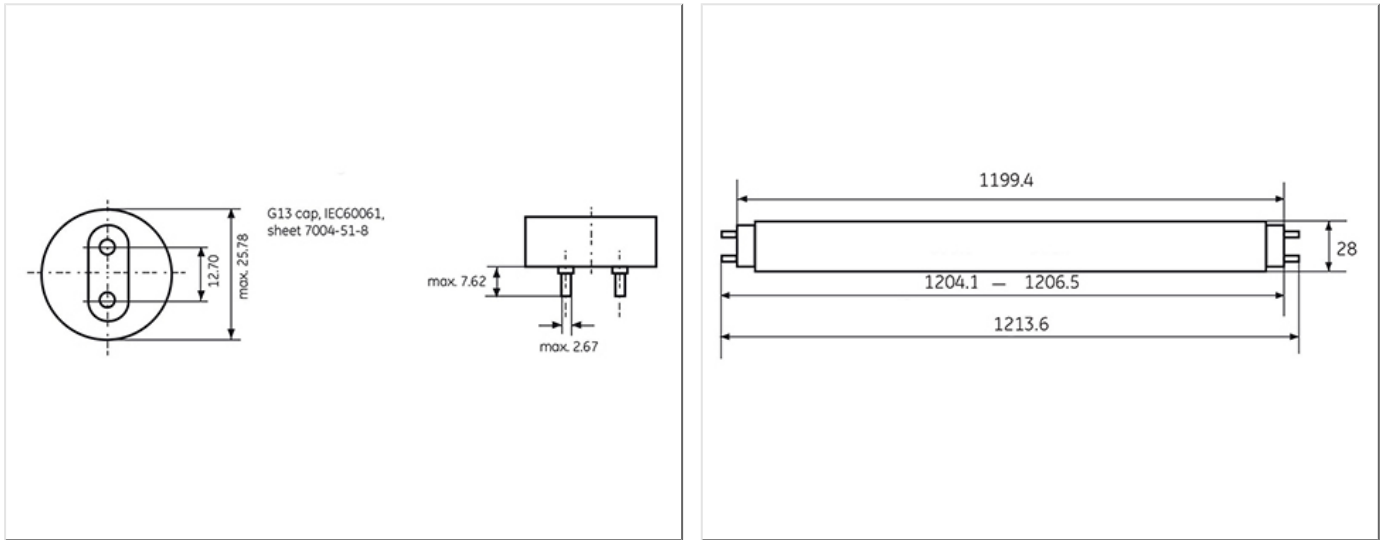

Technical drawing