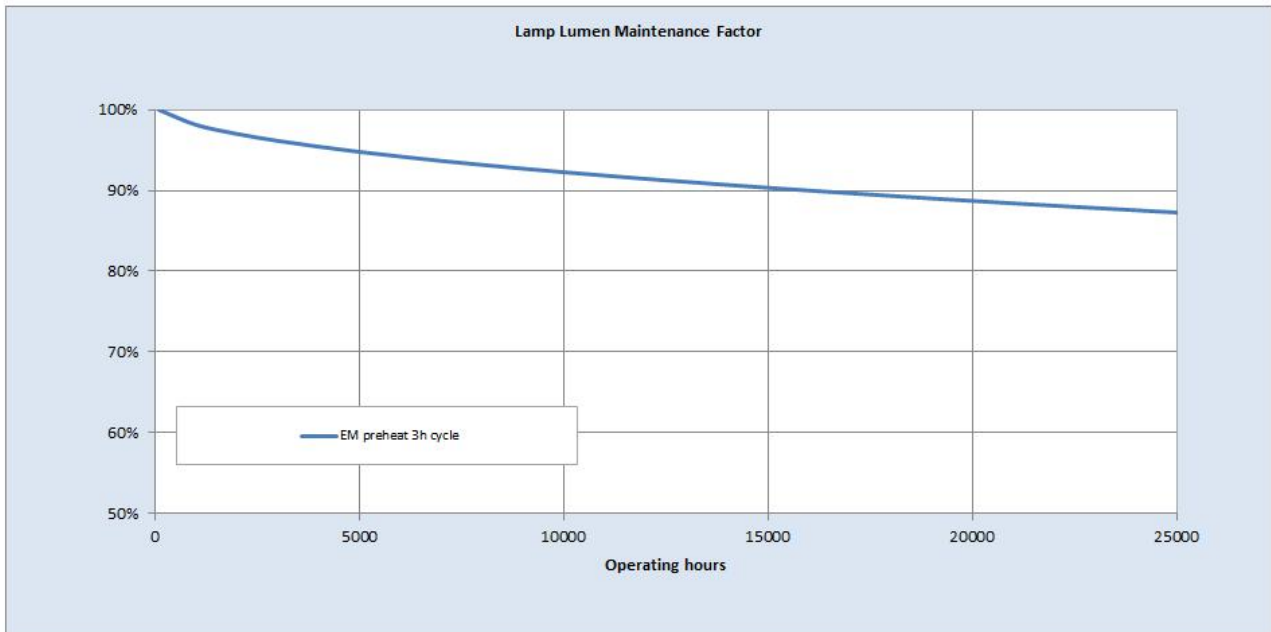

Lumen maintenance data