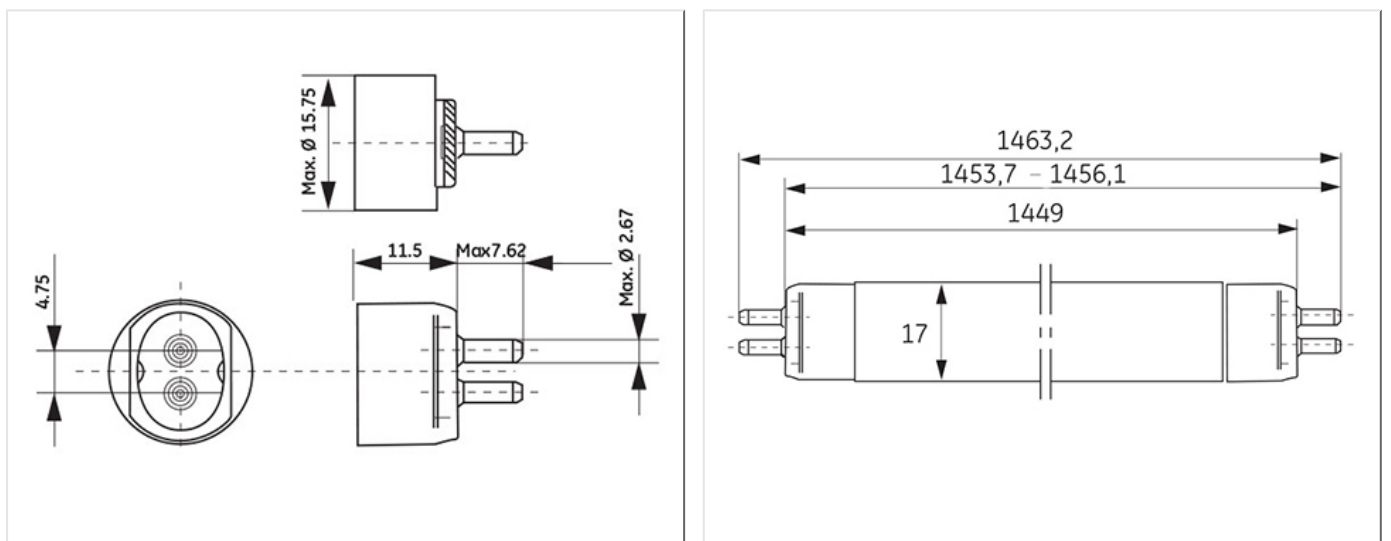

Electrical data

Design Ambient Temperature [°C]	35
Design Lamp ambient temperature [°C]	35
Starting ambient temperature range	-15
Dimming Capability	Yes
Nominal power [W]	49

Logistic data

DUN Code	10043168611227
EAN Code	0043168902809
Pack Quantity	30
Inner pack type	SLEEVE
Outer pack type	OUTER BOX
Layer quantity	210 Special
Pallet quantity EUR (PC)	1520
Pallet quantity UK (PC)	2000
Outer case size	1490 x 120 x 102 (mm)
Product status	Available

Technical drawing