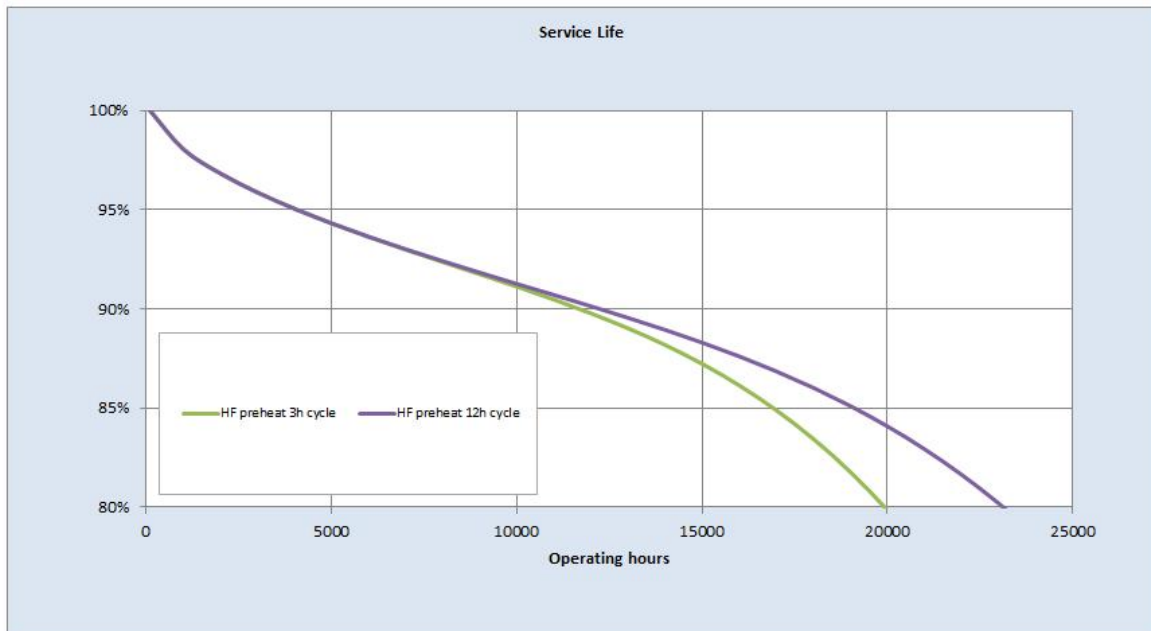

Technical drawing

Lumen maintenance data

Survival data

Service life data

Downloads & Links

[Go to the catalog site \(HTTP\)](#)

[Linear Fluorescent Lamps Catalogue \(PDF\)](#)

[LFL T5 LongLast™ Lamps - Data sheet \(EN\) \(PDF\)](#)