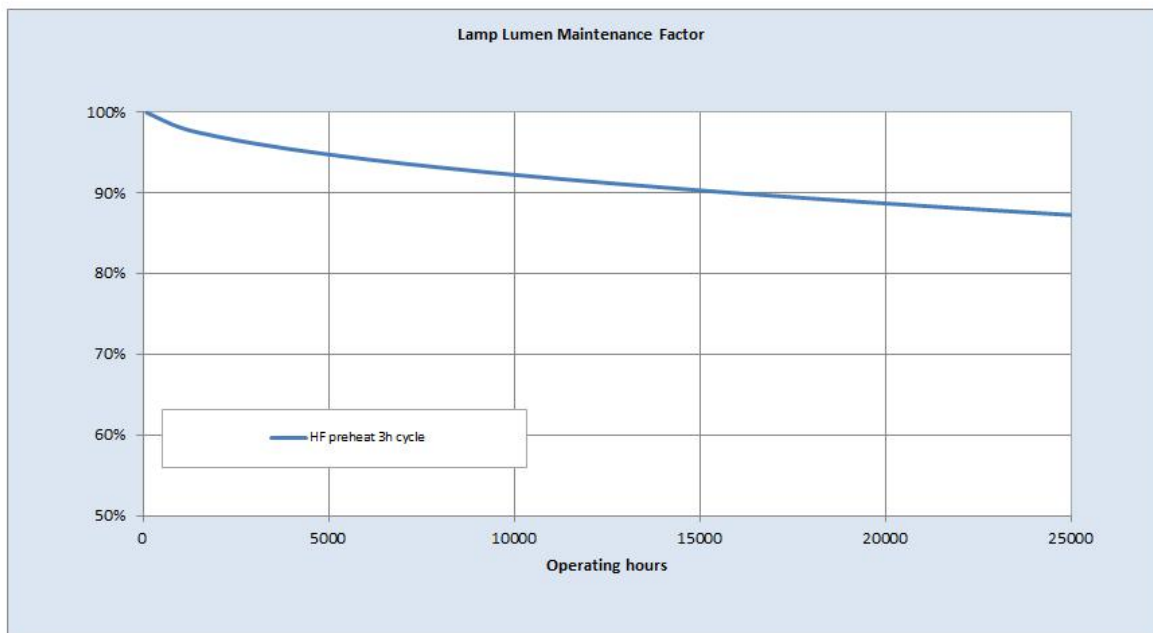

Lumen maintenance data