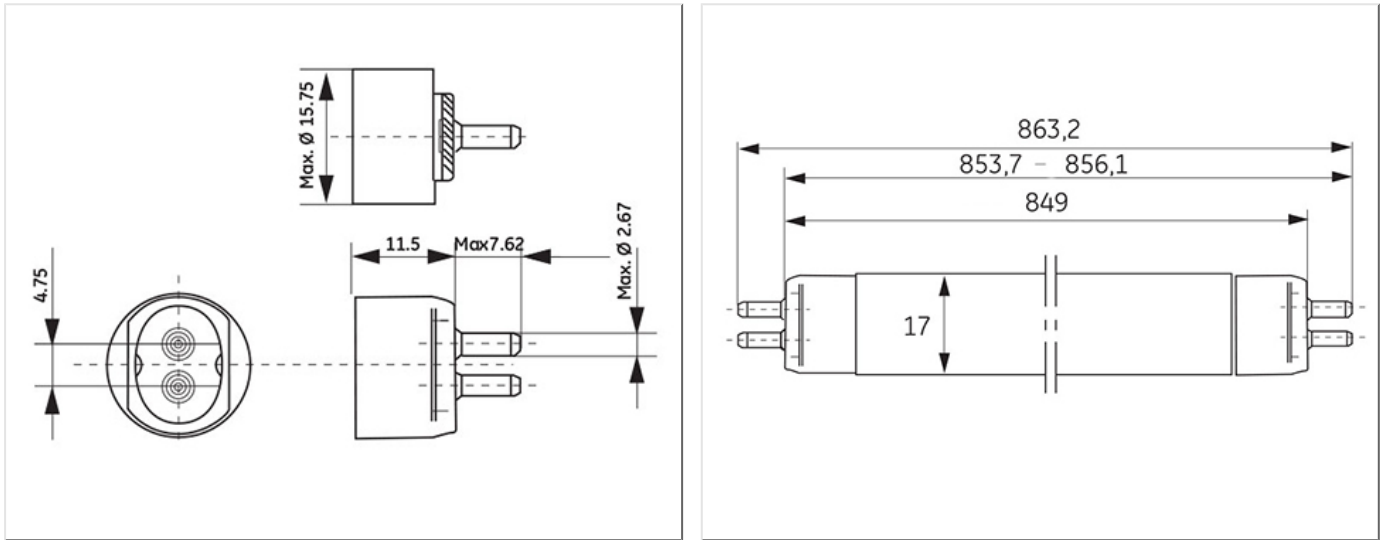

Technical drawing