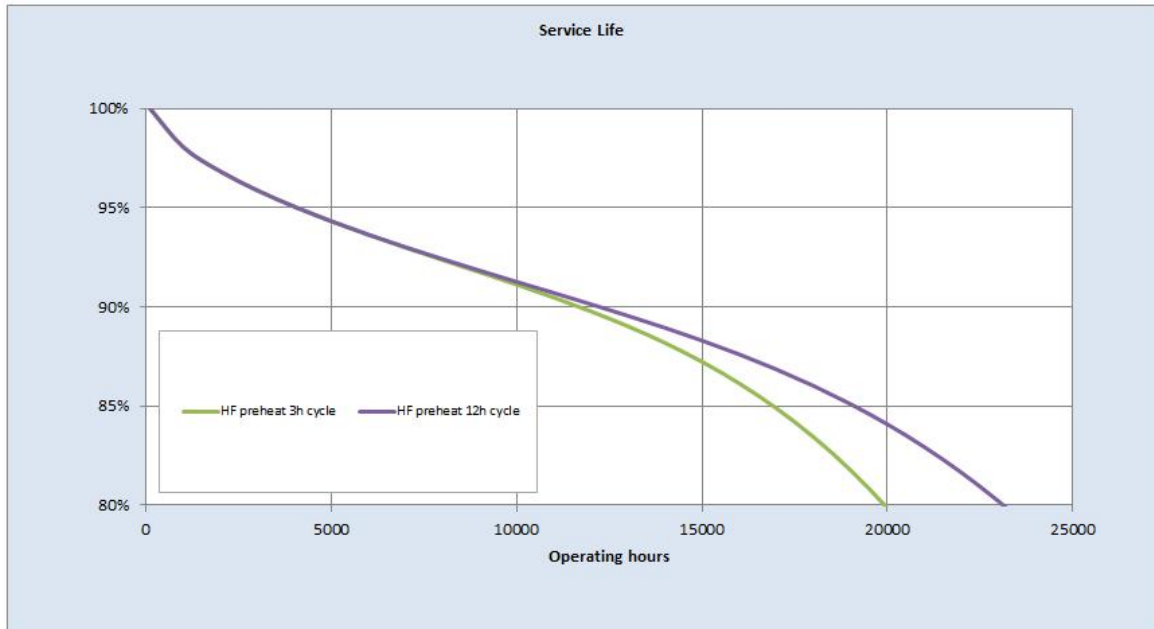

Technical drawing

Lumen maintenance data

Survival data

Service life data

Downloads & Links

[Go to the catalog site \(HTTP\)](#)

[Linear Fluorescent Lamps Catalogue \(PDF\)](#)

[LFL T5 LongLast™ Lamps - Data sheet \(EN\) \(PDF\)](#)