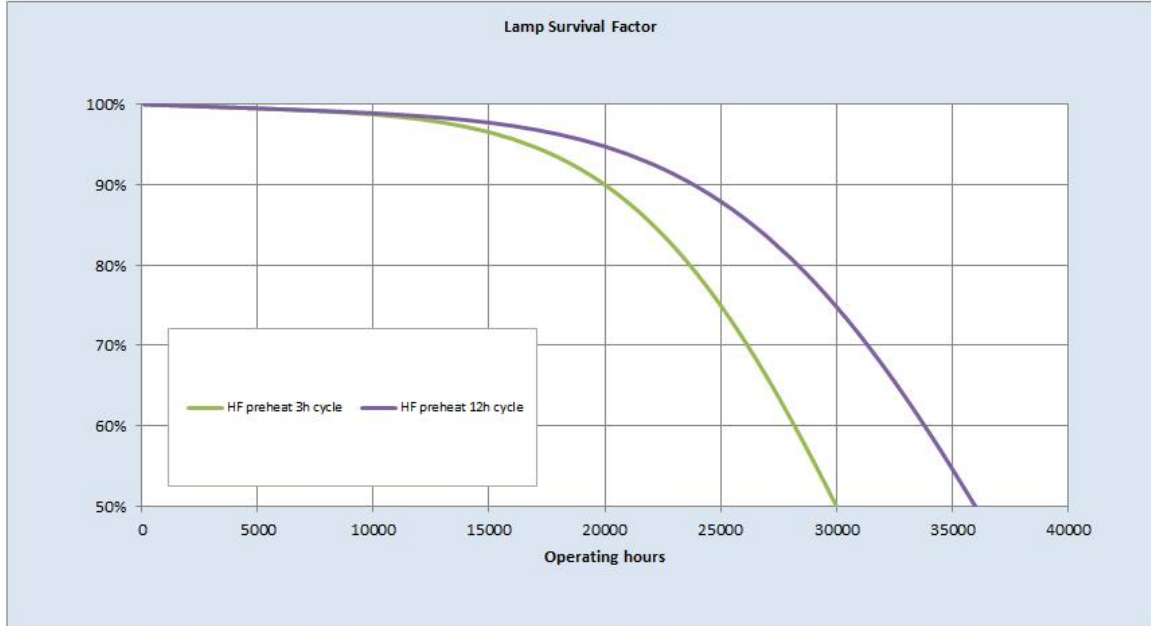

Survival data