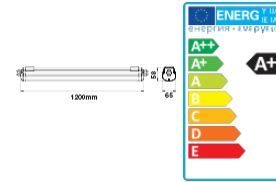

36W

VT-1249 LED WP G-SERIES ECONOMICAL TUBE 120CM
COLORCODE:4500K

Equivalent 200W	Lumens 2880	Beam Angle 120	Dimensions 1200x65x58mm
---------------------------	-----------------------	--------------------------	-----------------------------------

Day White
SKU:6285

Technical Information

Instant Start: 0-100% in 11s	LED Chip Type: SMD
EQ-WATTS: 200	IP Rating: IP65
Watts: 36	Dimmable: No
Lumens: 2880	Warranty (Years): 2
Beam Angle: 120	PF: >0.9
Unit Color: White	CRI: >70
Body Type: ABS+PC	Operation Temperature: -20 to +45°C
Energy Rating: A+	Input Power: AC:220-240V,50Hz
Long life: 20,000 Hours	Sensor Compatibility: Yes

Packaging

Unit Details

Gross Weight(GW) Kgs	0.916666
Length(Box)mm	1290
Width(Box)mm	70
Height(Box)mm	70
Unit CBM	0.008823

Listing Details

EAN Code	3800157616492
Commodity Code	9405403990

Master Box Packaging