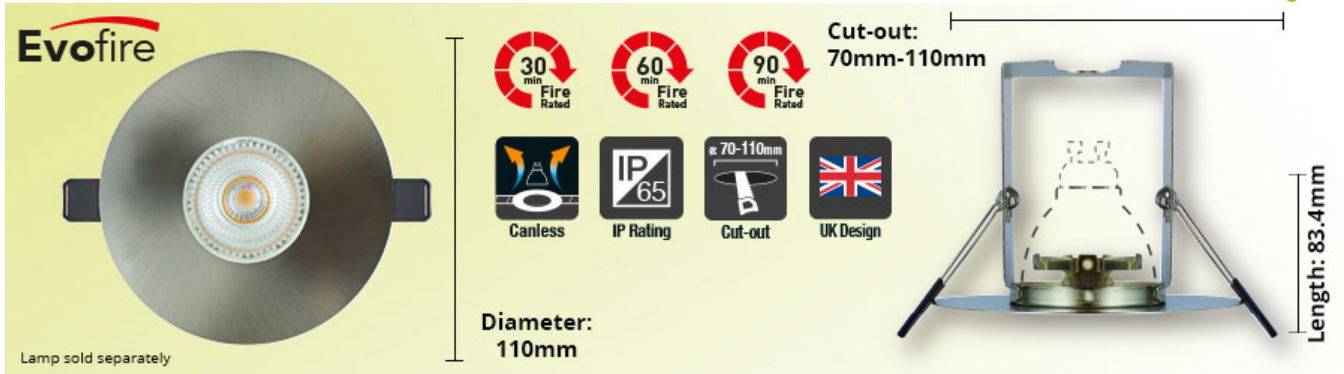

Evofire 70mm-100mm cut-out Fire Rated Downlight Round Satin Nickel with Insulation Guard and GU10 Holder

Partcode: ILDLFR70D014 / Page: 1

The Evofire Fire Rated Downlight is a safe and attractive fitting for a GU10 or MR16 LED lamp. The fully open design of the Evofire does not conceal your lamp in a large metal canister, which can trap some of the heat it generates, lowering lamp lifetime and performance. Lamps installed in an Evofire run at up to 10 degrees C cooler than a typical can-style fire rated downlight from leading LED brands - this can extend the lifetime of your lamps.

As well being very tough thanks to its steel construction, The Evofire is also a highly aesthetic choice for Fire Rated lighting. The 1mm blend-in bezel is up to 10 times thinner than typical IP65 rated downlights and fits almost flush with your ceiling, so the downlight looks discreet and pleasing in any setting.

[Watch Video](#)

Evofire shown with Real Colour GU10 LED lamp (sold separately).

Product Details

Partcode: ILDLFR70D014

Check Code: 724333

Range Name: EVOFIRE

Placement / Application: Indoor, General Lighting

Physical Data

Length: 83mm

Diameter: 112mm

Weight (Unpackaged Single Unit): 200g

Cut Out Diameter: 70-100mm

Lamp or Luminaire Shape: Round

Luminaire Fixing: Recess mounted

Fire Rating: 30, 60, 90