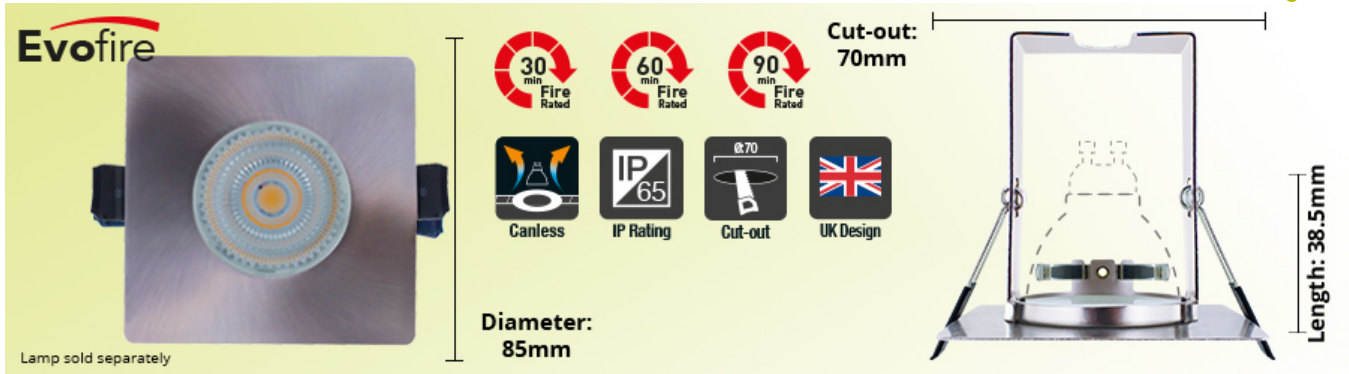

Evofire 70mm cutout Fire Rated Static Downlight Square Satin GU10 Holder With Bracket

Partcode: ILDLFR70D010 / Page: 1

The Evofire Fire Rated Downlight is a safe and attractive fitting for a GU10 or MR16 LED lamp. The fully open design of the Evofire does not conceal your lamp in a large metal canister, which can trap some of the heat it generates, lowering lamp lifetime and performance. Lamps installed in an Evofire run at up to 10 degrees C cooler than a typical can-style fire rated downlight from leading LED brands - this can extend the lifetime of your lamps.

As well being very tough thanks to its steel construction, The Evofire is also a highly aesthetic choice for Fire Rated lighting. The 1mm blend-in bezel is up to 10 times thinner than typical IP65 rated downlights and fits almost flush with your ceiling, so the downlight looks discreet and pleasing in any setting.

Physical Data

Length: 83mm

Diameter: 85mm

Weight (Unpackaged Single Unit): 120g

Cut Out Diameter: 70mm

Lamp or Luminaire Shape: Square

Luminaire Fixing: Recess mounted

Fire Rating: 30, 60, 90

Width (unit of 1): 90mm

Depth (unit of 1): 115mm

Outer packaging info available on website

Product data last updated on: Thursday, October 25, 2018 - 16:17