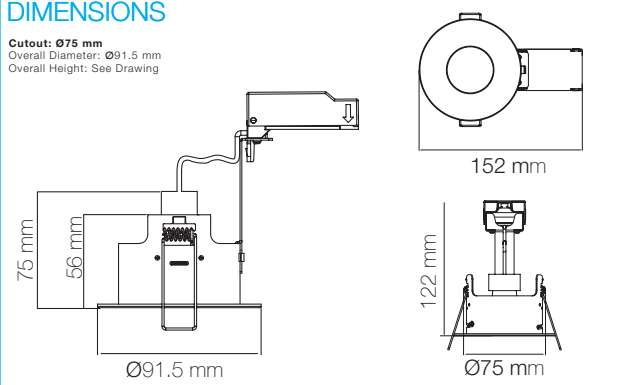

DIMENSIONS

PRODUCT CODE	AFD75
Ingress Protection	IP20 / IP65 (Bezel Dependent)
Guarantee	Lifetime
Maximum Rated Power	50W Max (35W IP65) Halogen, Max 10W LED
Fire Rating	30, 60, 90 Minutes
Class	I

COMPATIBLE BEZELS	CODES
Fixed Bezel IP20	AFD75BZ/F/**
Fixed Bezel IP65	AFD75BZ/IP/**
Adjustable Bezel IP20	AFD75BZ/A/**

This luminaire is compatible with bulbs of the energy classes:

AFD75

874/2012