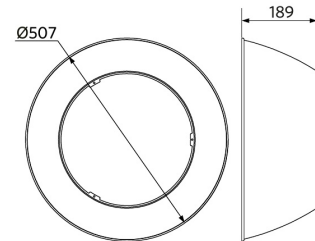

Dimensional Drawing (mm)

LEDHighbay-E2
120W & 150W

LEDHighbay-E2
200W & 240W

LEDHighbay-E2 Reflector-Rd507

LEDHighbay-E2 Bracket-L249

Photometric Data