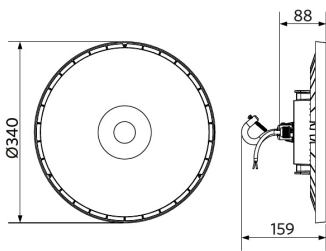

Dimensional Drawing (mm)

LEDHighbay-E2
120W & 150W

LEDHighbay-E2
200W & 240W

LEDHighbay-E2 Reflector-Rd507

LEDHighbay-E2 Bracket-L249

Photometric Data