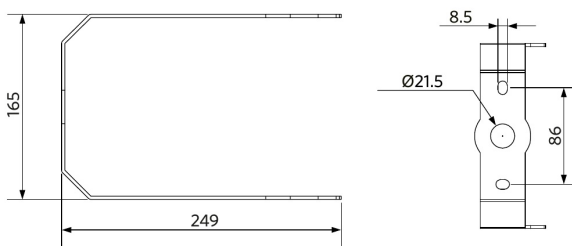

Dimensional Drawing (mm)

LEDHighbay-E2
120W & 150W

LEDHighbay-E2
200W & 240W

LEDHighbay-E2 Reflector-Rd507

LEDHighbay-E2 Bracket-L249

Photometric Data