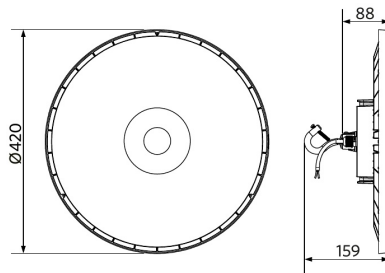

Dimensional Drawing (mm)

LEDHighbay-E2
120W & 150W

LEDHighbay-E2
200W & 240W

LEDHighbay-E2 Reflector-Rd507

LEDHighbay-E2 Bracket-L249

Photometric Data